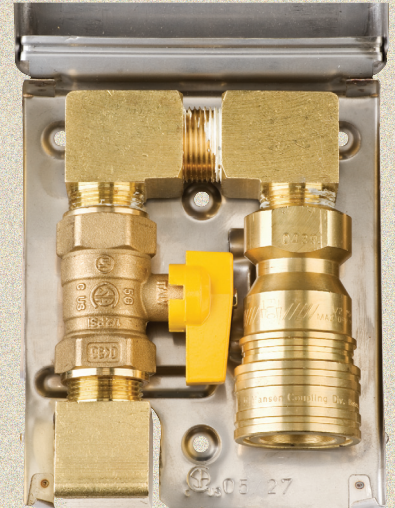

## GAS OUTLETS IN 1/2" AND 3/4" SIZES

Model# BBQ-SS-50

- BRUSHED STAINLESS STEEL ENCLOSURE
- DIRECT CONNECTION TO EXISTING RESIDENTIAL GAS SYSTEMS FOR INDOOR/OUTDOOR USE
- C/W ADJUSTABLE STANDOFFS FOR SIDING INSTALLATIONS
- CLEAN, COMPACT DESIGN, CONCEALS UNSIGHTLY PIPES AND VALVES
- AVAILABLE WITH EITHER 1/2" OR 3/4" KWIK DISCONNECT SAFETY SHUT-OFFS WITH EASY ACCESS

Model# BBQ-SS-75

THIS OUTLET BOX IS AN IDEAL MEANS OF SAFELY AND SECURELY CONNECTING YOUR NATURAL GAS OR PROPANE BARBEQUE OR PATIO HEATER TO YOUR EXISTING HOME'S GAS SUPPLY. THIS PROVIDES THE OWNER WITH NOT ONLY PEACE OF MIND BUT ALSO A PRACTICAL AND CLEAN METHOD OF CONCEALING UNSIGHTLY PIPES AND VALVES.

### SPECIFICATIONS

Capacity: 1/2" – 90,000 BTU (NG) 3/4" 245,000 BTU (NG)  
1/2" – 138,000 BTU (LP) 3/4" 375,000 BTU (LP)

Inlet Connection: 1/2" or 3/4" NPT pipe connection

Hose Connection: 1/2" or 3/4"

Overall Size: 7" x 5 1/4" x 2 1/4"