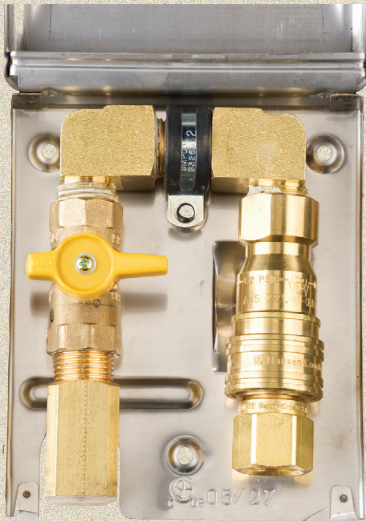

## GAS OUTLETS IN 1/2" AND 3/4" SIZES

Model# BBQ-SS-50

- BRUSHED STAINLESS STEEL ENCLOSURE
- DIRECT CONNECTION TO EXISTING RESIDENTIAL GAS SYSTEMS FOR INDOOR/OUTDOOR USE
- C/W ADJUSTABLE STANDOFFS FOR SIDING INSTALLATIONS
- CLEAN, COMPACT DESIGN, CONCEALS UNSIGHTLY PIPES AND VALVES
- AVAILABLE WITH EITHER 1/2" OR 3/4" KWIK DISCONNECT SAFETY SHUT-OFFS WITH EASY ACCESS

Model# BBQ-SS-75

THIS OUTLET BOX IS AN IDEAL MEANS OF SAFELY AND SECURELY CONNECTING YOUR NATURAL GAS OR PROPANE BARBEQUE OR PATIO HEATER TO YOUR EXISTING HOME'S GAS SUPPLY. THIS PROVIDES THE OWNER WITH NOT ONLY PEACE OF MIND BUT ALSO A PRACTICAL AND CLEAN METHOD OF CONCEALING UNSIGHTLY PIPES AND VALVES.

### SPECIFICATIONS

Capacity: 1/2" – 90,000 BTU (NG) 3/4" 245,000 BTU (NG)  
1/2" – 138,000 BTU (LP) 3/4" 375,000 BTU (LP)

Inlet Connection: 1/2" or 3/4" NPT pipe connection

Hose Connection: 1/2" or 3/4"

Overall Size: 7" x 5 1/4" x 2 1/4"